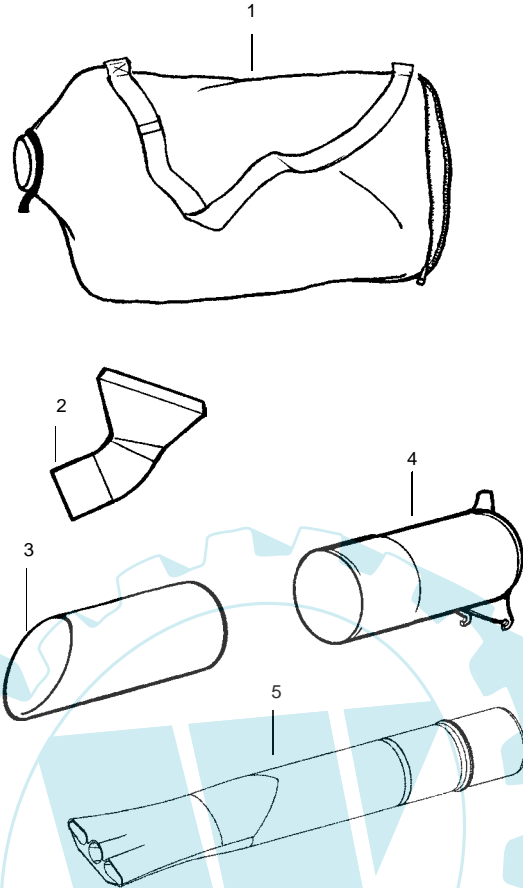

PARTS LIST NO. 530163937		McCULLOCH. PARTS LIST	MODEL(s) MAC BVM 250	
DATE 3/24/03	NEW		NOTE: Illustration may differ from actual model due to design changes	PAGE NO. 3

Kit - Carburetor Assy # 530071632 - C1Q-W11C

Note: No Repair kits are available for this carburetor, please order the complete assembly part number 530-071632 (C1Q-W11C)

Assy - Vacuum

Ref.	Part No.	Description
1.	530095564	Assy-Vac. Bag w/strap
2.	530095470	Tube-Elbow Vac
3.	530094476	Tube-Lower Vac
4.	530056901	Tube-Upper Vac
5.	530095593	Tube-Blower